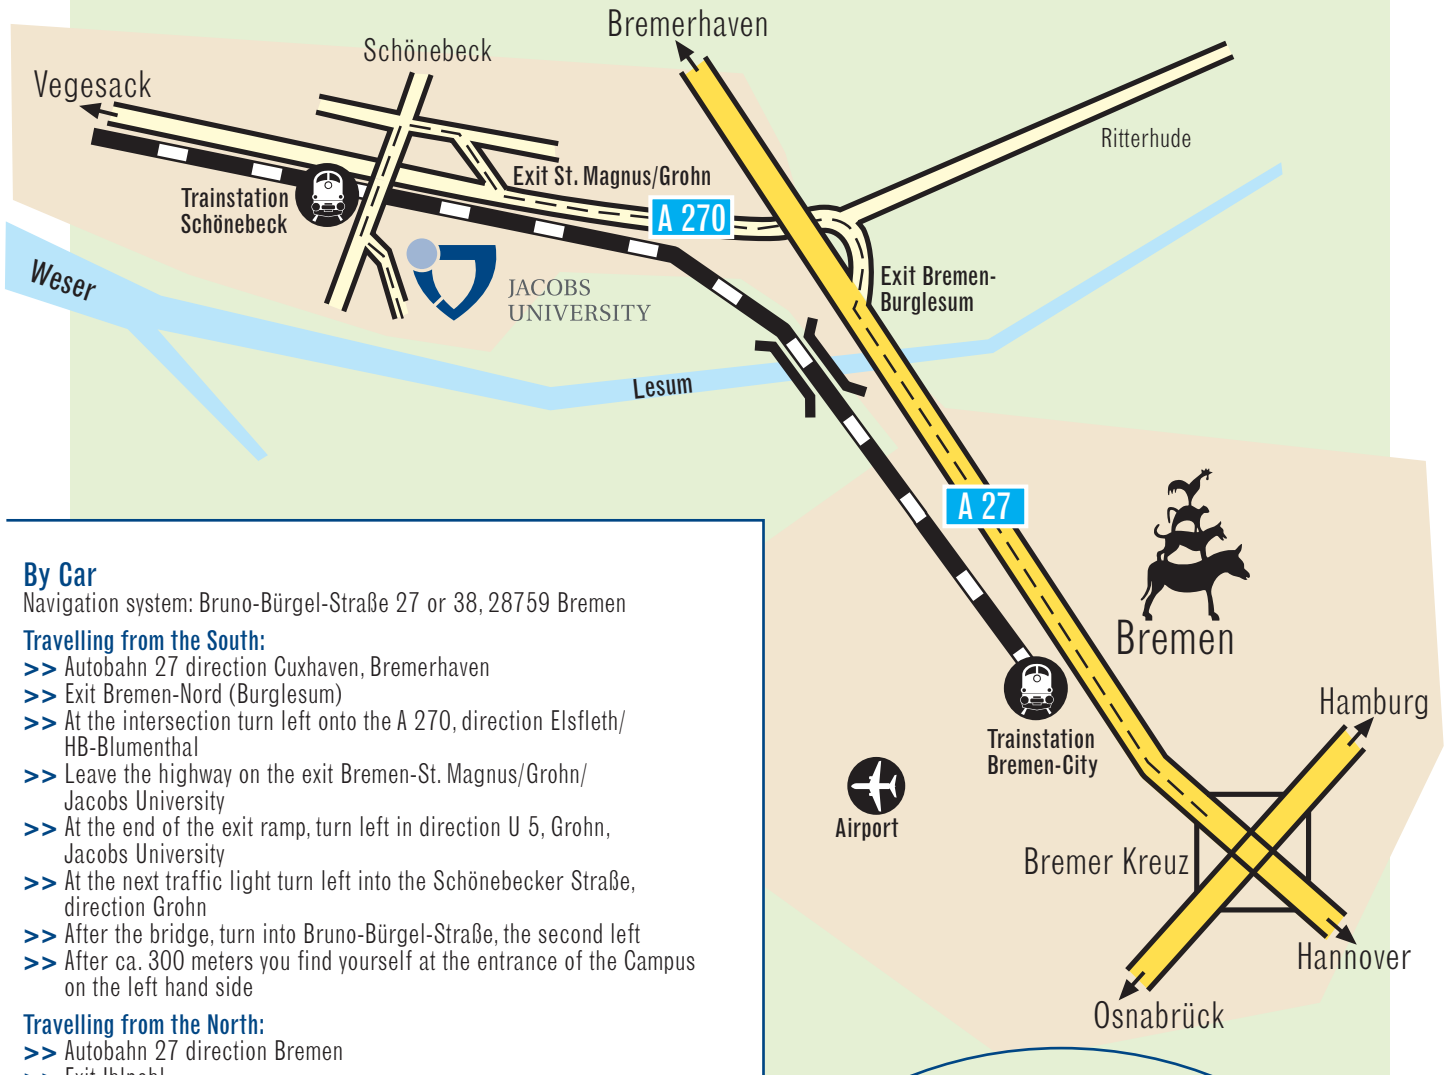

Getting to Jacobs University Bremen

By Car

Navigation system: Bruno-Bürgel-Straße 27 or 38, 28759 Bremen

Travelling from the South:

- >> Autobahn 27 direction Cuxhaven, Bremerhaven
- >> Exit Bremen-Nord (Burglesum)
- >> At the intersection turn left onto the A 270, direction Elsfleth/HB-Blumenthal
- >> Leave the highway on the exit Bremen-St. Magnus/Grohn/Jacobs University
- >> At the end of the exit ramp, turn left in direction U 5, Grohn, Jacobs University
- >> At the next traffic light turn left into the Schönebecker Straße, direction Grohn
- >> After the bridge, turn into Bruno-Bürgel-Straße, the second left
- >> After ca. 300 meters you find yourself at the entrance of the Campus on the left hand side

Travelling from the North:

- >> Autobahn 27 direction Bremen
- >> Exit Ihlpohl
- >> Follow the A 270, direction Bremen-Vegesack
- >> Leave the highway on the exit Bremen-St. Magnus/Grohn/Jacobs University
- >> At the end of the exit ramp, turn left in direction U 5, Grohn, Jacobs University
- >> At the next traffic light turn left into the Schönebecker Straße, direction Grohn
- >> After the bridge, turn into Bruno-Bürgel-Straße, the second left
- >> After ca. 300 meters you find yourself at the entrance of the Campus on the left hand side

By Rail

Trains from Bremen's main station to North Bremen leave every 30 minutes. Take the train heading towards Vegesack and get off at Schönebeck station (sixth stop). From Schönebeck station it is about a five-minute walk down Schönebecker Straße and Bruno-Bürgel-Straße.