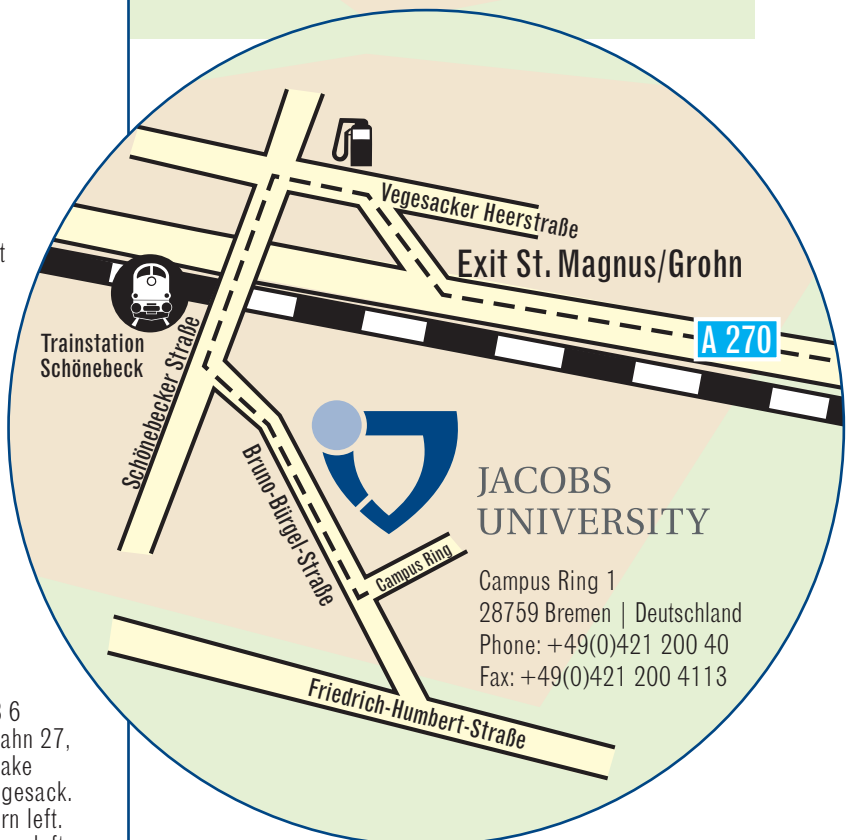

JACOBS UNIVERSITY

Campus Ring 1
28759 Bremen | Deutschland
Phone: +49(0)421 200 40
Fax: +49(0)421 200 4113

More information:
www.jacobs-university.de