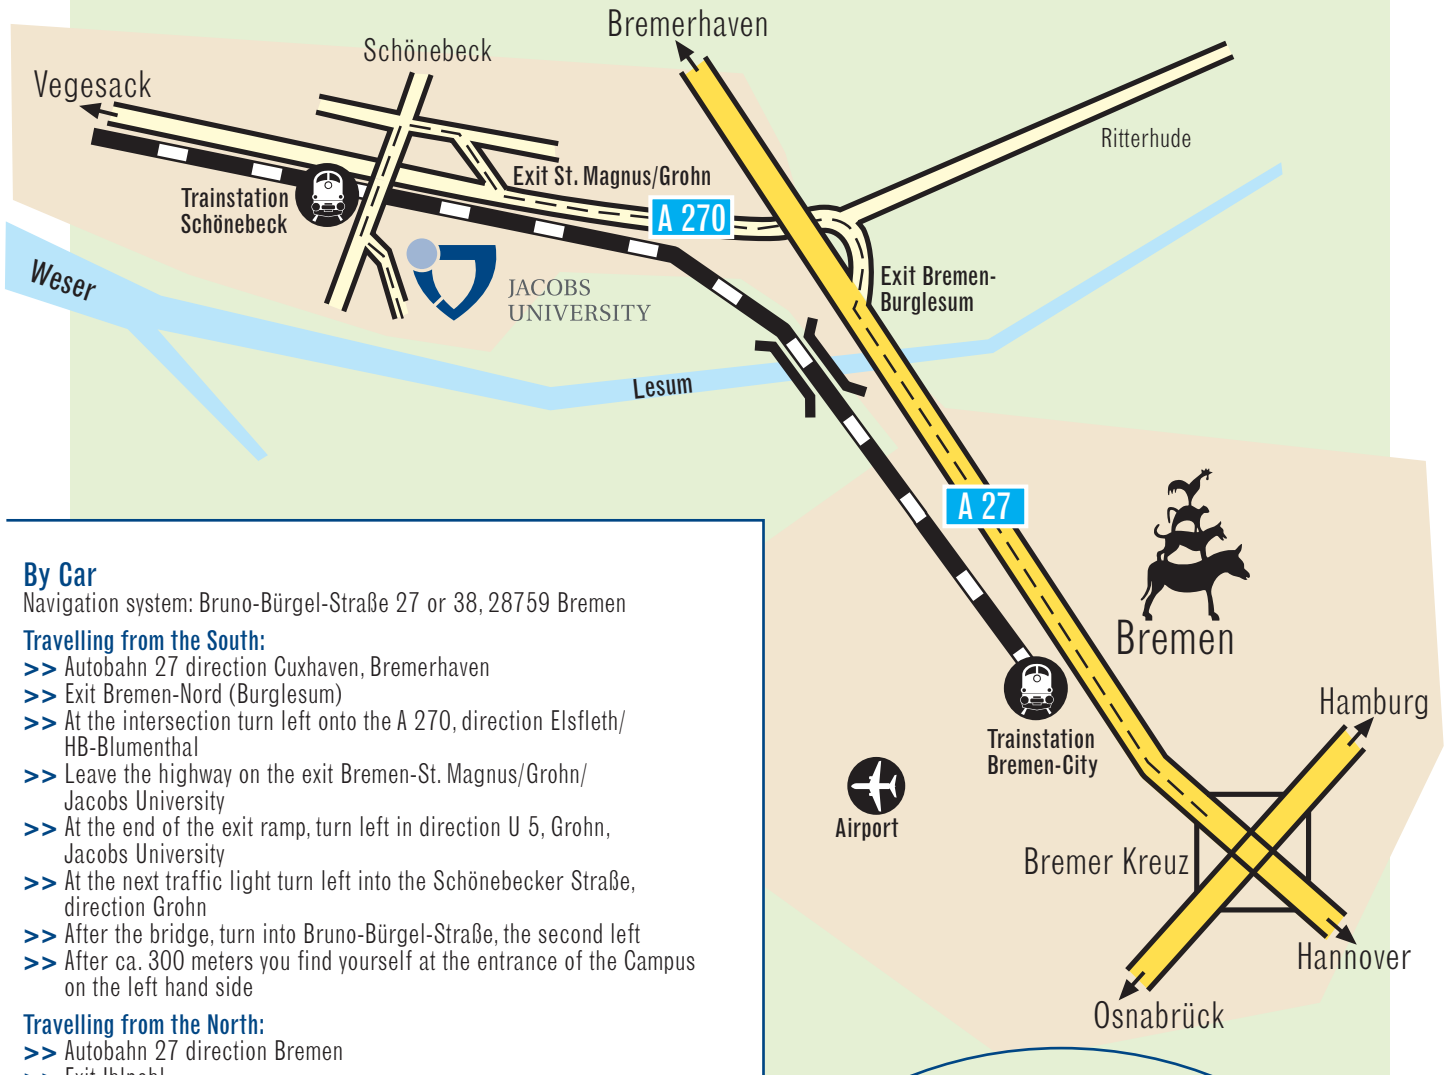

Getting to Jacobs University Bremen

By Car

Navigation system: Bruno-Bürgel-Straße 27 or 38, 28759 Bremen

Travelling from the South:

- >> Autobahn 27 direction Cuxhaven, Bremerhaven
- >> Exit Bremen-Nord (Burglesum)
- >> At the intersection turn left onto the A 270, direction Elsfleth/HB-Blumenthal
- >> Leave the highway on the exit Bremen-St. Magnus/Grohn/Jacobs University
- >> At the end of the exit ramp, turn left in direction U 5, Grohn, Jacobs University
- >> At the next traffic light turn left into the Schönebecker Straße, direction Grohn
- >> After the bridge, turn into Bruno-Bürgel-Straße, the second left
- >> After ca. 300 meters you find yourself at the entrance of the Campus on the left hand side

Travelling from the North:

- >> Autobahn 27 direction Bremen
- >> Exit Ihlpohl
- >> Follow the A 270, direction Bremen-Vegesack
- >> Leave the highway on the exit Bremen-St. Magnus/Grohn/Jacobs University
- >> At the end of the exit ramp, turn left in direction U 5, Grohn, Jacobs University
- >> At the next traffic light turn left into the Schönebecker Straße, direction Grohn
- >> After the bridge, turn into Bruno-Bürgel-Straße, the second left
- >> After ca. 300 meters you find yourself at the entrance of the Campus on the left hand side

By Rail

Trains from Bremen's main station to North Bremen leave every 30 minutes. Take the train heading towards Vegesack and get off at Schönebeck station (sixth stop). From Schönebeck station it is about a five-minute walk down Schönebecker Straße and Bruno-Bürgel-Straße.

By Air

From Bremen Airport, take tram number 6 and get off at Bremen Hauptbahnhof – the main station. Trains from Bremen's main station to North Bremen leave every 30 minutes. Take the train heading towards Vegesack and get off at Schönebeck station (sixth stop). From Schönebeck station it is about a five-minute walk down Schönebecker Straße and Bruno-Bürgel-Straße. If you are coming to Jacobs University Bremen by car, take Route B 6 from the Bremen airport towards Bremen City Center and the Autobahn 27, direction Vegesack. Take the Autobahn 27 North from Bremen and take Exit 16 (Bremen Nord). Get onto A 270 heading towards Bremen-Vegesack. Take the exit St. Magnus/Grohn/Schönebeck. From the exit ramp, turn left. At the next traffic light turn left again into Schönebecker Straße, then left again into Bruno-Bürgel-Straße. After about 300 meters, turn left at the main entrance.