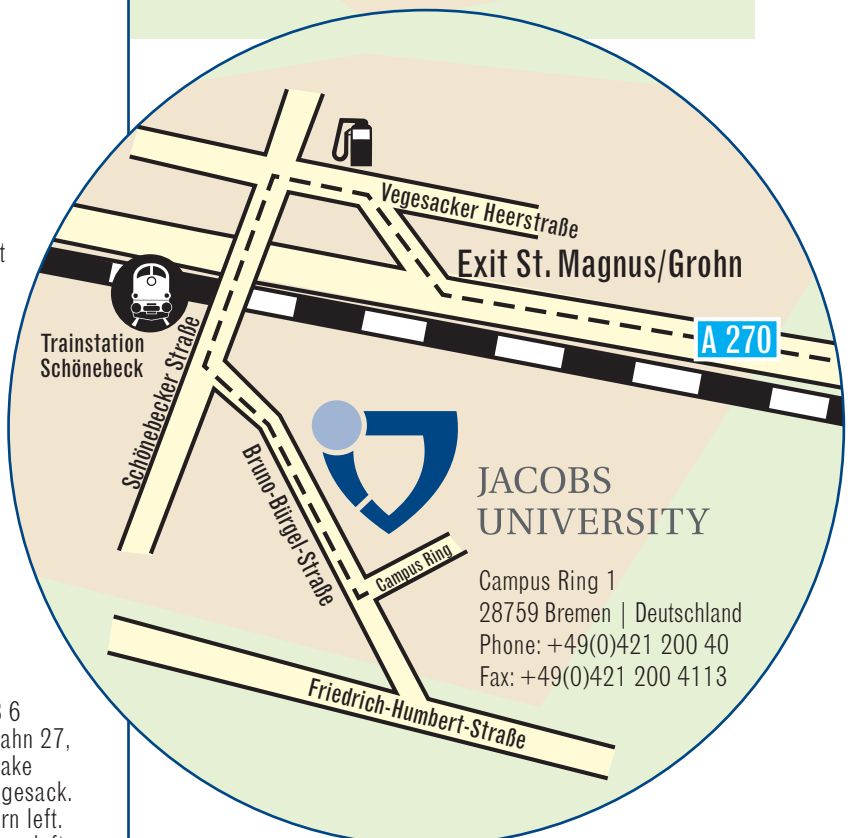

JACOBS UNIVERSITY

Campus Ring 1
28759 Bremen | Deutschland
Phone: +49(0)421 200 40
Fax: +49(0)421 200 4113

More information:
www.jacobs-university.de